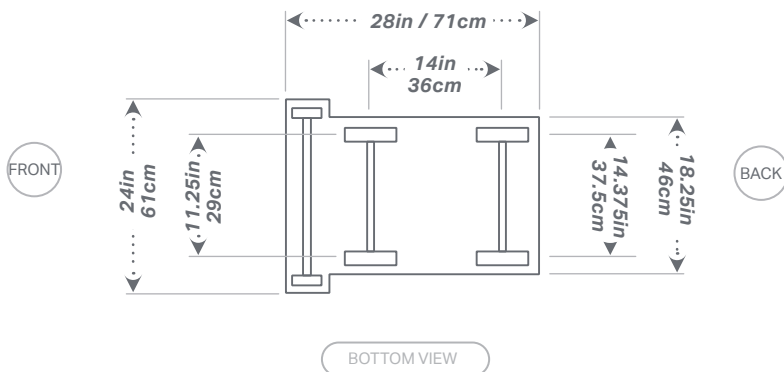

## M100W-23G - GAS POWER

**14in - 24in**  
**35cm - 61cm**

**10in/25cm Max Cut**

### SPECIFICATIONS

<b>Raise &amp; Lower Control</b>	Manual
<b>Air Filter</b>	Engine supplied
<b>Blade Mounting</b>	Left and right
<b>Blade Shaft Drive</b>	1in / 2.5cm with 4in / 10cm arbors
<b>Approx. Weight</b>	230lbs. / 104kg.
<b>Drive Speed</b>	Push
<b>Depth Control</b>	Manual
<b>Spindle Size</b>	1.25in / 3cm with tapered roller bearings
<b>Arbor Size</b>	1in / 2.5cm
<b>Engine Manufacturer</b>	Kohler
<b>Fuel Capacity</b>	1.5 gallons / 6L

BLADE GUARD IN	BLADE GUARD CM
14 x 2	35.5 x 5
18 x 2	46 x 5
20 x 2	50 x 5
24 x 2	61 x 5

Part Number	Description
M100W-23G-P	M100W, 23HP, GAS, PUSH FLAT SAW