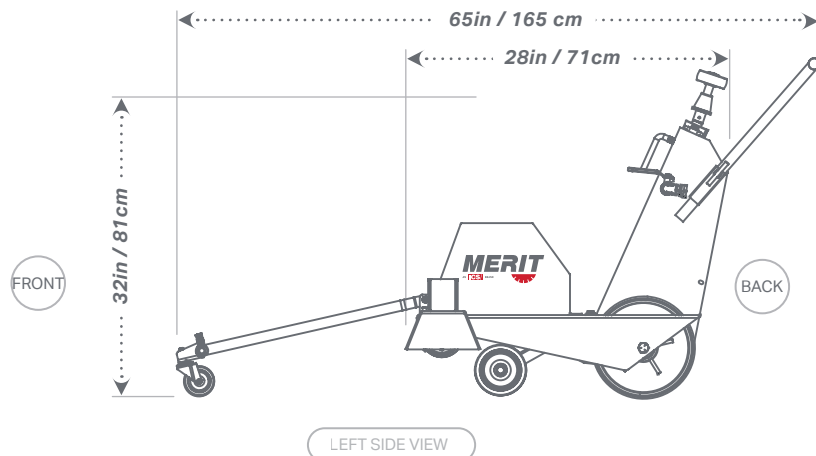

## M100W-23G - GAS POWER

**14in - 24in**  
**35cm - 61cm**

**10in/25cm Max Cut**

### SPECIFICATIONS

<b>Raise &amp; Lower Control</b>	Manual
<b>Air Filter</b>	Engine supplied
<b>Blade Mounting</b>	Left and right
<b>Blade Shaft Drive</b>	1in / 2.5cm with 4in / 10cm arbors
<b>Approx. Weight</b>	230lbs. / 104kg.
<b>Drive Speed</b>	Push
<b>Depth Control</b>	Manual
<b>Spindle Size</b>	1.25in / 3cm with tapered roller bearings
<b>Arbor Size</b>	1in / 2.5cm
<b>Engine Manufacturer</b>	Kohler
<b>Fuel Capacity</b>	1.5 gallons / 6L

BLADE GUARD IN	BLADE GUARD CM
14 x 2	35.5 x 5
18 x 2	46 x 5
20 x 2	50 x 5
24 x 2	61 x 5

Part Number	Description
M100W-23G-P	M100W, 23HP, GAS, PUSH FLAT SAW