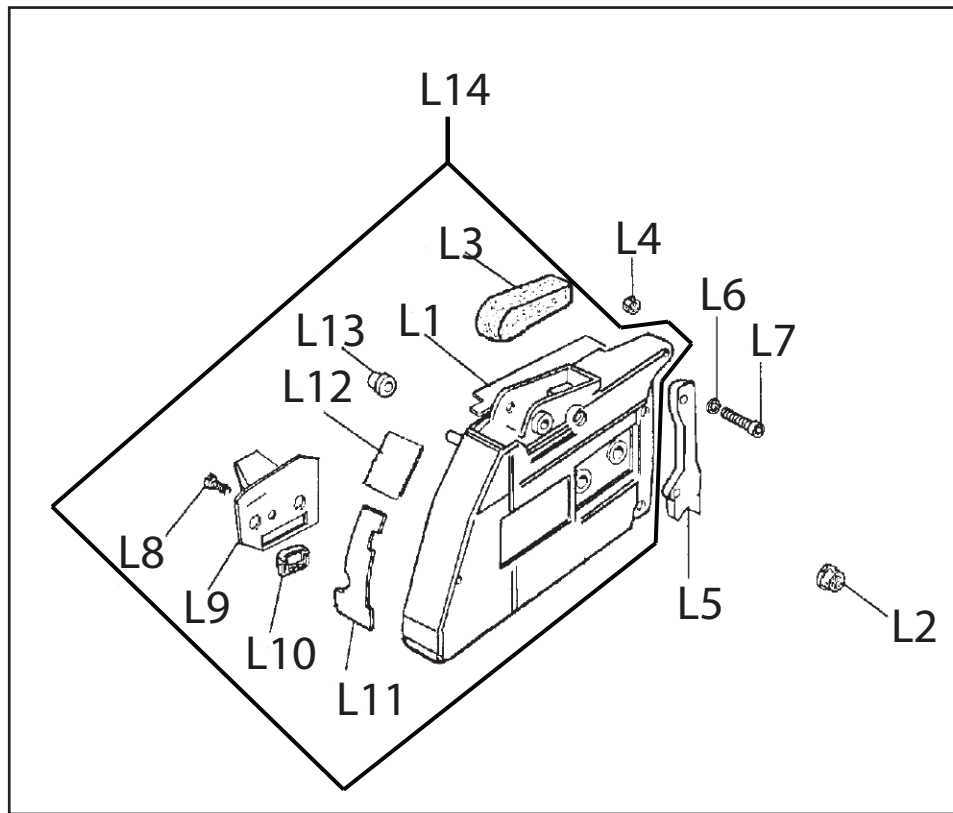

Key #	Part No.	Description	MSRP
L1	71743	Side Cover Insert, Top	$3.95
L2	73958	Side Cover Nut	$2.85
L3	71462	Chain Cover Cap	$2.85
L4	73367	Nut	CALL
L5	71533	WallWalker Side Arm	$22.10
L6	73951	Lock Washer	$1.80
L7	507355	WallWalker Side Arm Screw	CALL
L8	71487	Screw	$1.80
L9	71447	Side Cover Plate	$8.35
L10	73957	Lower Guard	CALL
L11	73972	Deflector, Lower	$9.45
L12	73948	Deflector, Upper	$3.95
L13	73310	Rubber Bumper Cover	$2.85
L14	528659	Side Cover Assembly, Complete	$126.00