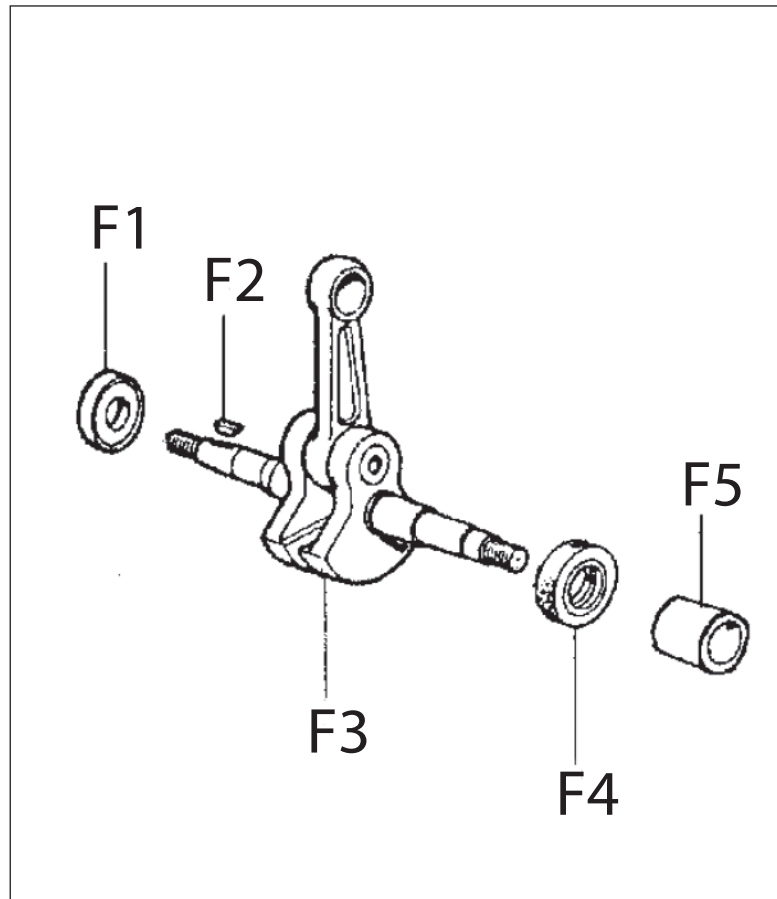

Key #	Part No.	Description	MSRP
F1	73877	Crankshaft Seal Flywheel Side	$8.35
F2	73878	Crankshaft Flywheel Woodruff Key	$3.95
F3	545871	Crankshaft Assembly	$273.00
F4	73289	Crankshaft Seal Clutch Side	$8.35
F5	71452	Crankshaft Bushing	$24.90