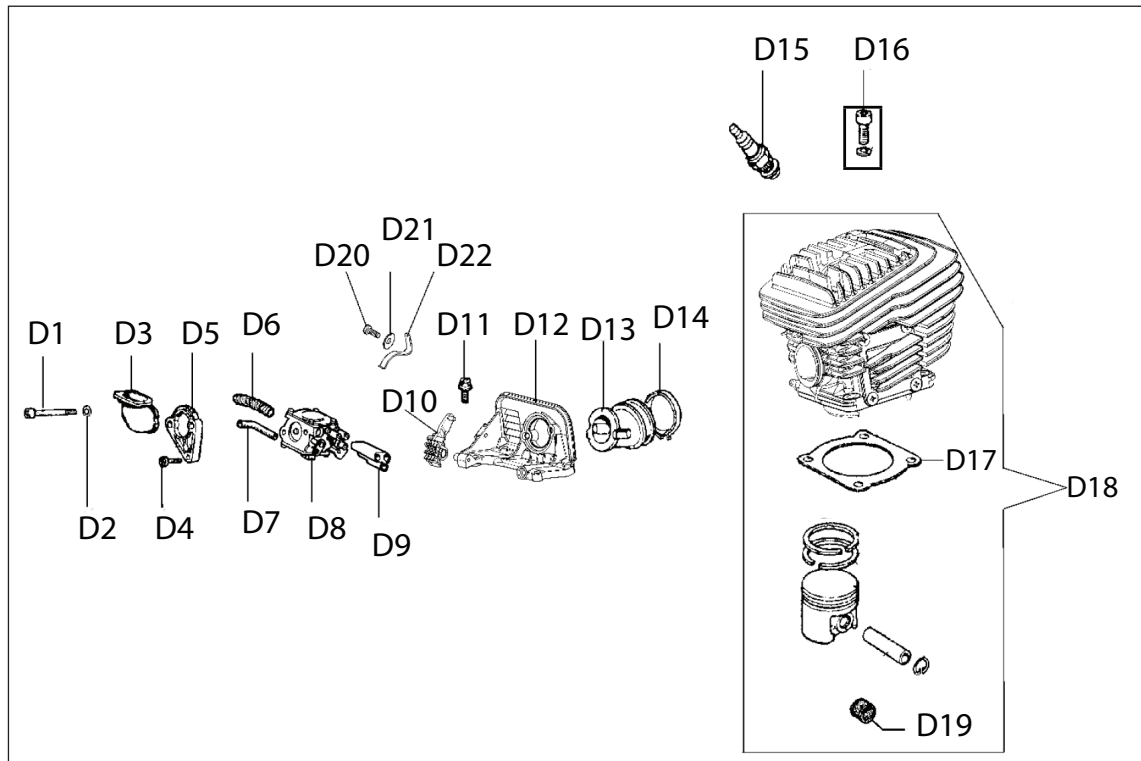

Key #	Part No.	Description	MSRP
D1	505469	Wallwalker® Sidearm Screw	$2.55
D2	73897	Washer	$1.80
D3	71735	Intake Manifold	$14.40
D4	73901	Intake Manifold Flange Screw	$1.80
D5	73947	Intake Manifold Flange	$25.95
D6	73888	Carburetor Spring	$2.85
D7	545877	Carburetor Pulse Tube	$3.70
D8	577754	Carburetor, Walbro WJ-136 680ES	$170.00
D9	517547	Screw Guide	$4.80
D10	576462	Multifunction Actuator for 680ES	$2.55
D11	73866	Screw	$1.80
D12	576435	Carburetor Support Bracket for 680ES	$30.40
D13	73868	Intake Manifold	$18.85
D14	545870	Intake Manifold Clamp	$14.20
D15	514770	Spark Plug	$4.35
D16	73874	Cylinder Bolt & washer	$1.80
D17	545874	Gasket, Base	$13.05
D18	548084	Complete Piston/Cylinder Assembly	$389.00
D19	73869	Wrist Pin Needle Bearing	$23.85
D20	577630	Screw, 680ES Motor	$2.55
D21	577629	Washer, 680ES Motor	$3.70
D22	577631	Detent Spring, 680ES Motor	$3.70