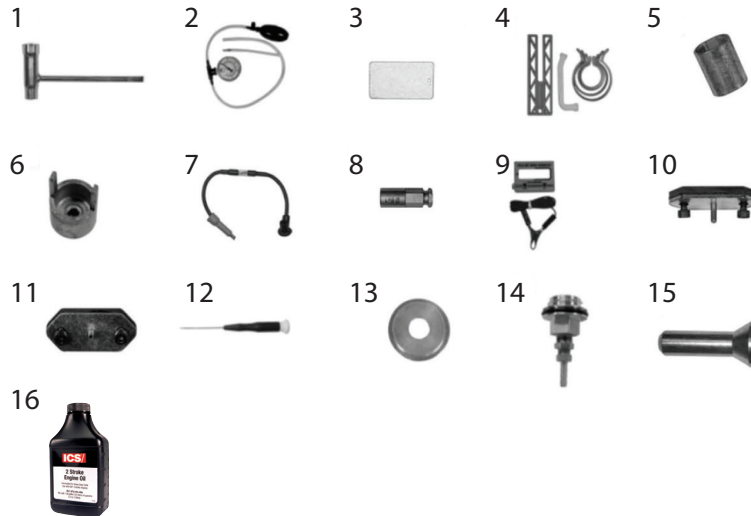

**Diamond Tools and Equipment
for Construction and Infrastructure**

Replacement Parts & Accessories Price List

680ES Gas Concrete Saw

Effective January 1, 2022

TABLE OF CONTENTS

680ES Gas Concrete Saw

ITEM DESCRIPTION	KEY	PAGE
680GC Gas Saw Service Items	n/a	1
Starter Assembly -	A	2
Flywheel & Starter Pawl Assembly	B	3
Ignition Assembly -	C	4
Cylinder & Intake Assembly	D	5
Muffler Assembly	E	6
Crankshaft Assembly	F	7
Clutch Assembly	G	8
Crankcase Assembly	H	9
Fuel Tank & Handle Assembly	I	10
Air Intake Assembly	J	11
WallWalker® & Water Delivery System	K	12
Side Cover Assembly	L	13
Carburetor Repair Kit	M	14

SERVICE ITEMS

680ES Gas Concrete Saw

Key #	Part No.	Description	MSRP
1	71521	Scrench 13-19 mm	\$14.40
2	71541	Pressure Gauge Bulb	\$75.55
3	71542	Coil/Flywheel Timing Shim	\$8.35
4	71543	Cylinder Assembly Clamps & Piston Stop	\$16.00
5	71544	Manifold Assembly Tool	\$9.05
6	71546	Shock Absorber Tool	\$29.35
7	71547	Spark Tester	CALL
8	71548	Flywheel Disassembly Tool	\$37.00
9	71565	Electronic Tachometer	\$355.00
10	71569	Induction Seal Flange with Screws	\$13.35
11	71570	Exhaust Seal Flange with Screws	CALL
12	71573	Tuning Screwdriver	\$24.35
13	73461	Flywheel Puller	\$180.00
14	73462	Main Bearing Driver Tool	\$50.30
15	571227	2-Stroke Oil, 50:1 Mix, 2.6 oz (77 ml) (6-Pack)	\$13.85
Not Shown	71734	Gasket Set	\$41.95
Not Shown	70249	14T Bar Nose Sprocket Repair Kit	\$43.85

Key #	Part No.	Description	MSRP
L1	71743	Side Cover Insert, Top	\$3.95
L2	73958	Side Cover Nut	\$2.85
L3	71462	Chain Cover Cap	\$2.85
L4	73367	Nut	CALL
L5	71533	WallWalker Side Arm	\$22.10
L6	73951	Lock Washer	\$1.80
L7	507355	WallWalker Side Arm Screw	CALL
L8	71487	Screw	\$1.80
L9	71447	Side Cover Plate	\$8.35
L10	73957	Lower Guard	CALL
L11	73972	Deflector, Lower	\$9.45
L12	73948	Deflector, Upper	\$3.95
L13	73310	Rubber Bumper Cover	\$2.85
L14	528659	Side Cover Assembly, Complete	\$126.00