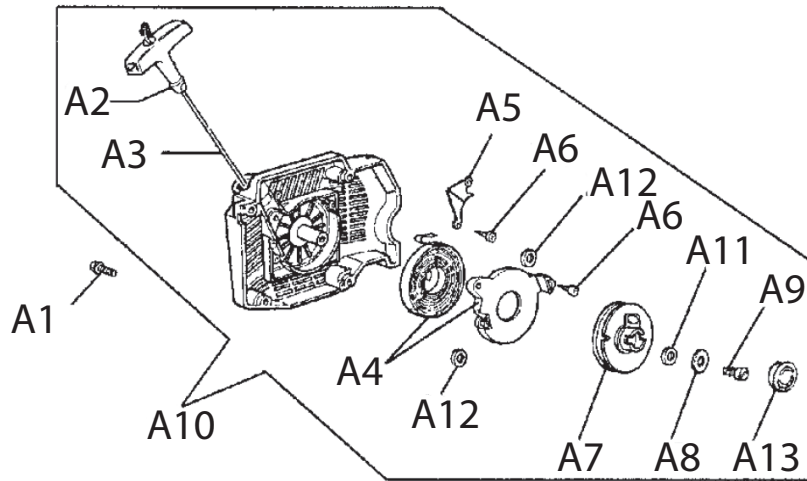

**Diamond Tools and Equipment
for Construction and Infrastructure**

Replacement Parts & Accessories Price List

680ES Gas Concrete Saw

Effective January 1, 2022

TABLE OF CONTENTS

680ES Gas Concrete Saw

ITEM DESCRIPTION	KEY	PAGE
680GC Gas Saw Service Items	n/a	1
Starter Assembly -	A	2
Flywheel & Starter Pawl Assembly	B	3
Ignition Assembly -	C	4
Cylinder & Intake Assembly	D	5
Muffler Assembly	E	6
Crankshaft Assembly	F	7
Clutch Assembly	G	8
Crankcase Assembly	H	9
Fuel Tank & Handle Assembly	I	10
Air Intake Assembly	J	11
WallWalker® & Water Delivery System	K	12
Side Cover Assembly	L	13
Carburetor Repair Kit	M	14

SERVICE ITEMS

680ES Gas Concrete Saw

Key #	Part No.	Description	MSRP
1	71521	Scrench 13-19 mm	\$14.40
2	71541	Pressure Gauge Bulb	\$75.55
3	71542	Coil/Flywheel Timing Shim	\$8.35
4	71543	Cylinder Assembly Clamps & Piston Stop	\$16.00
5	71544	Manifold Assembly Tool	\$9.05
6	71546	Shock Absorber Tool	\$29.35
7	71547	Spark Tester	CALL
8	71548	Flywheel Disassembly Tool	\$37.00
9	71565	Electronic Tachometer	\$355.00
10	71569	Induction Seal Flange with Screws	\$13.35
11	71570	Exhaust Seal Flange with Screws	CALL
12	71573	Tuning Screwdriver	\$24.35
13	73461	Flywheel Puller	\$180.00
14	73462	Main Bearing Driver Tool	\$50.30
15	571227	2-Stroke Oil, 50:1 Mix, 2.6 oz (77 ml) (6-Pack)	\$13.85
Not Shown	71734	Gasket Set	\$41.95
Not Shown	70249	14T Bar Nose Sprocket Repair Kit	\$43.85

Key #	Part No.	Description	MSRP
A1	73230	Bolt	\$1.80
A2	530208	Starter Rope Handle	\$8.25
A3	73904	Starter Rope	\$3.95
A4	531103	Starter Coil Spring & Housing	\$26.85
A5	71451	Starter Case Plate	\$2.85
A6	505380	Recoil Housing Screw	\$1.80
A7	528661	Starter Rope Pulley	\$22.10
A8	73905	Starter Pulley Washer	\$1.80
A9	73907	Starter Pulley Screw	\$1.80
A10	528637	Starter Cover Assembly	\$124.00
A11	530367	Starter Assembly Washer	\$1.35
A12	532026	Spring Housing Washer	call
A13	508853	Starter Assembly Cap	\$3.60