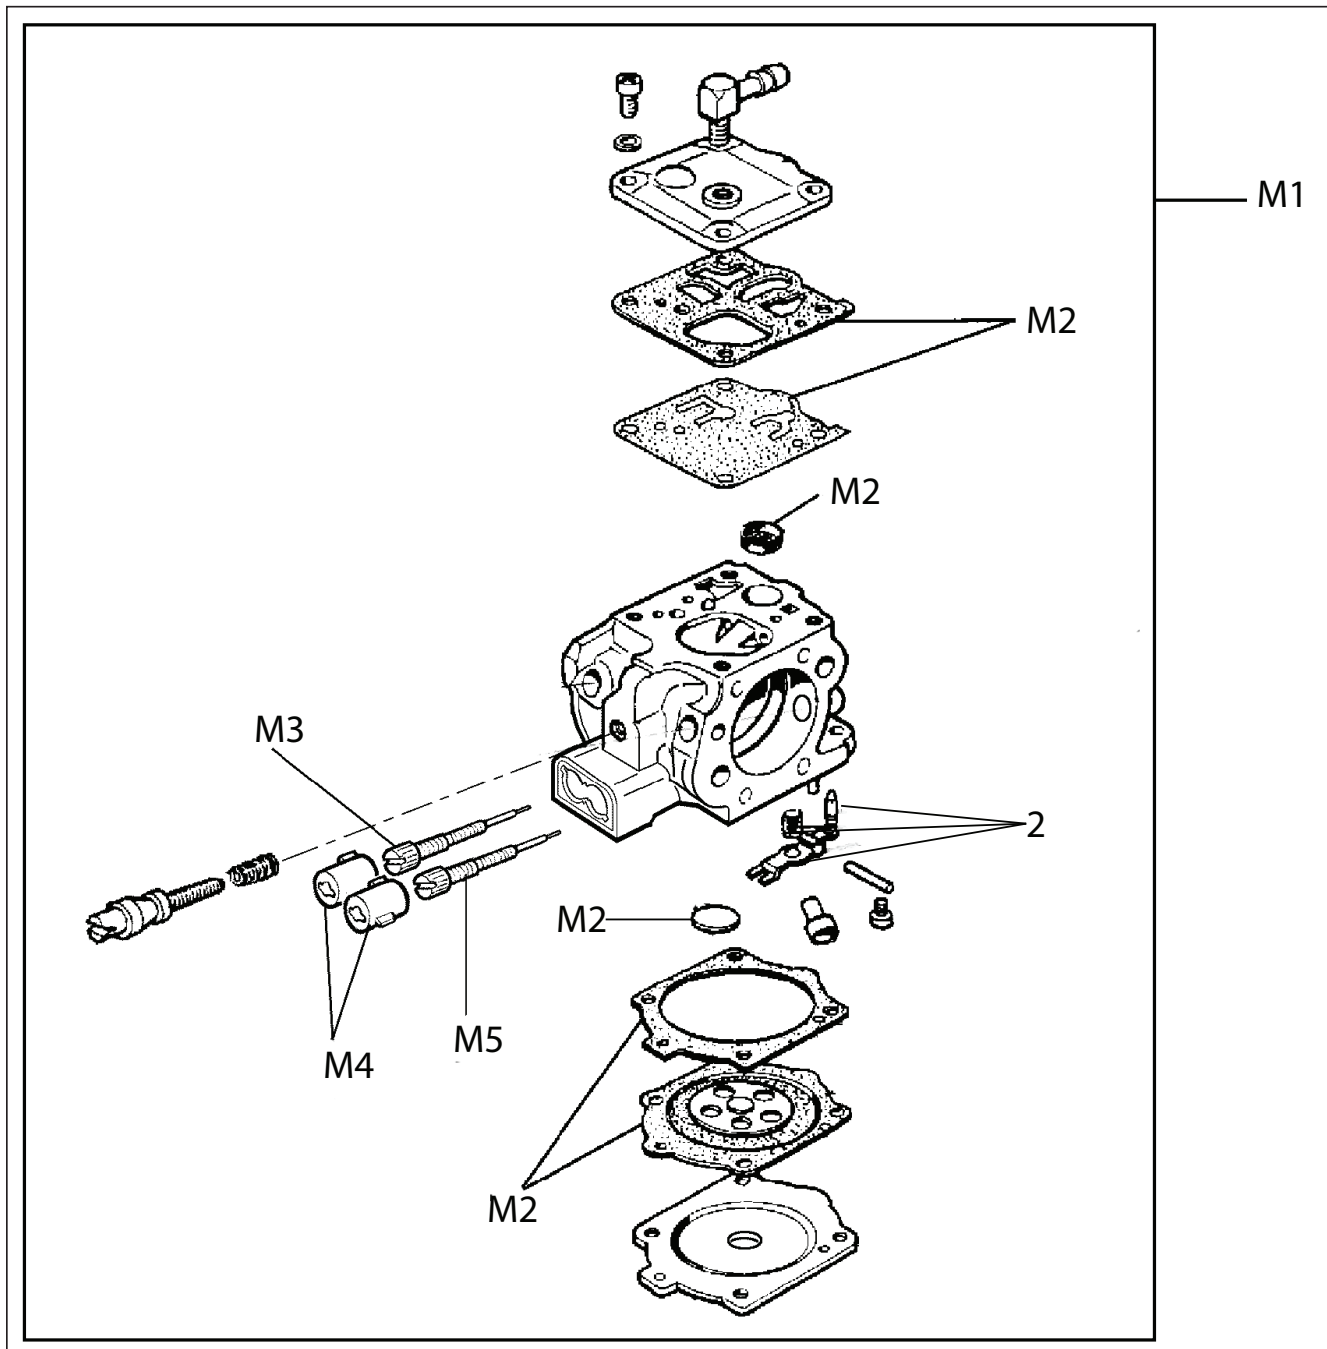

Key #	Part No.	Description	MSRP
M1	577754	Carburetor, Walbro WJ-136	$170.00
M2	73996	Carburetor Repair Kit	$45.35
M3	577633	Needle Screw High, 680ES Carburetor	$14.20
M4	577635	Limiter Cap	$6.25
M5	577634	Needle Screw Low, 680ES Carburetor	$14.20