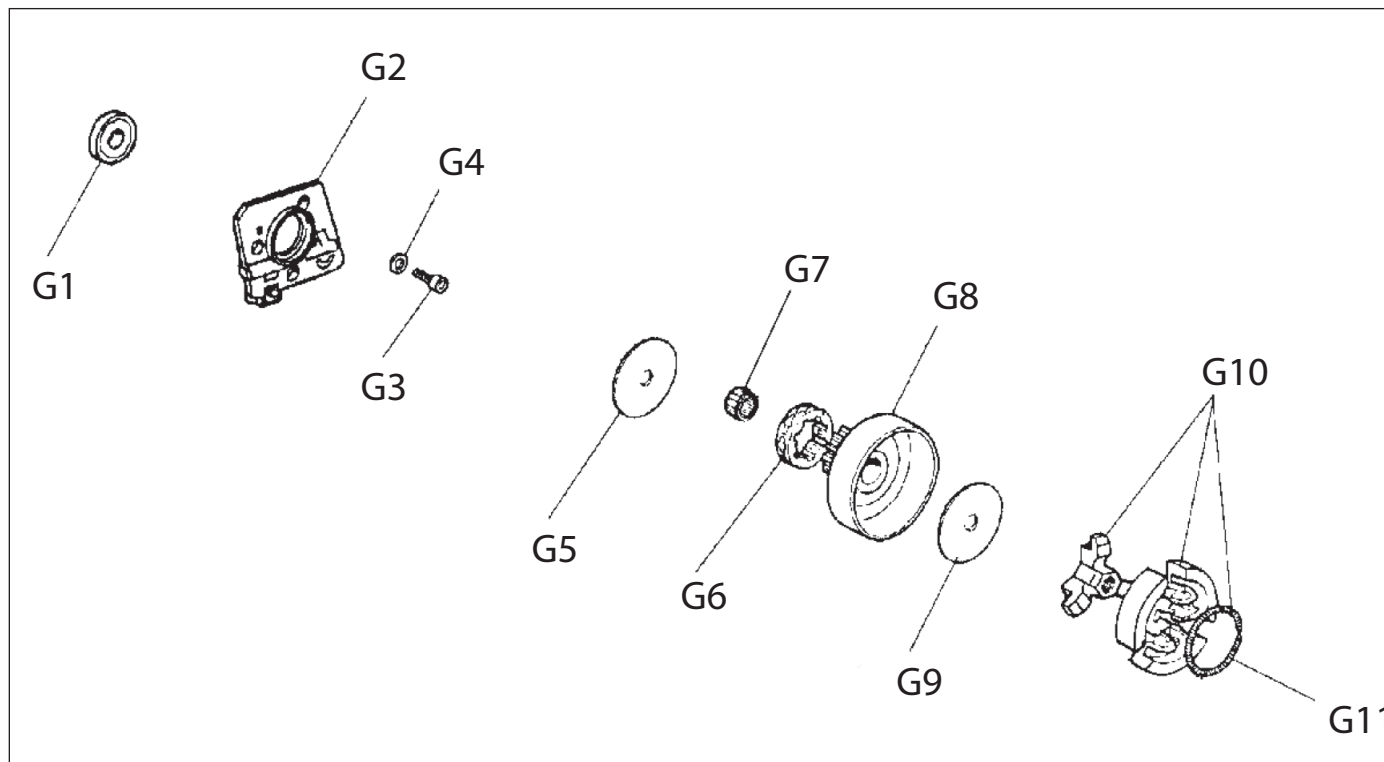

Key #	Part No.	Description	MSRP
G1	73931	Sprocket Sealing Ring	$10.50
G2	73949	Outer Crankcase Seal Body	$45.35
G3	73940	Pump Body Bolt	$2.85
G4	73285	Wave Washer, 4.5 mm	$1.80
G5	73945	Clutch Spacer Washer	$6.25
G6	70949	680/695 Drive Sprocket	$16.25
G6	525496	680PG Drive Sprocket	$22.75
G7	73939	Clutch Needle Bearing	$15.50
G8	71520	Clutch Cup (includes p/n 73939)	$45.35
G9	73941	Clutch Spacer Washer, Inside	$6.25
G10	71419	Clutch Assembly	$48.00
G11	73943	Clutch Spring	$9.45