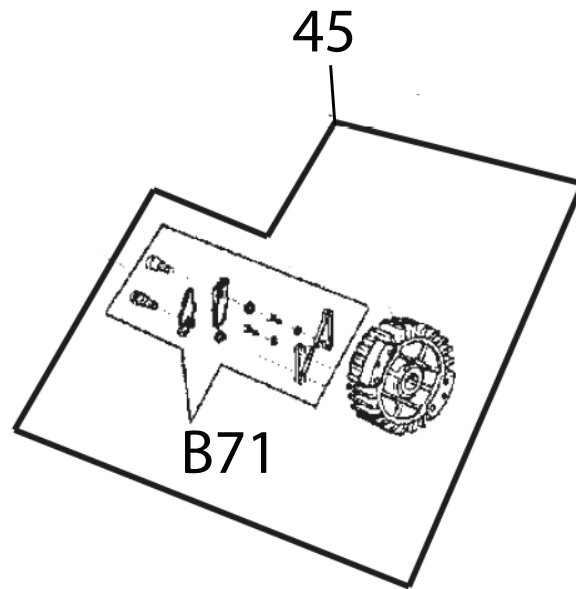

B48 B51 B57

B31

45

B71

Key #	Part No.	Description	MSRP
B31	531109	Flange, starter pulley 680	$8.25
B45	528651	Flywheel 680	$160.00
B48	73891	Nut, M8x1	$2.85
B51	73911	Washer	$1.80
B57	73912	Washer	$1.80
B71	509163	Starter Pawl Assembly	$33.80
Not Shown	71734	Gasket Set	$41.95