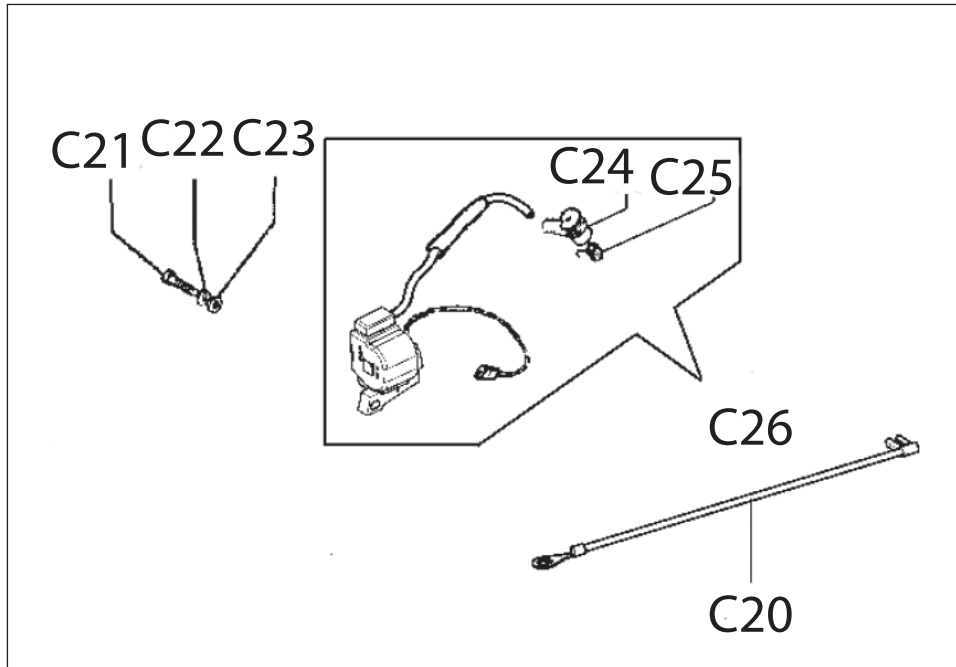

Key #	Part No.	Description	MSRP
C20	576463	Ground Cable, 680ES	$11.95
C21	73914	Screw m4x20	$1.80
C22	73285	Wave Washer, 4.5mm	$1.80
C23	73890	Washer	$1.80
C24	73241	Spark Plug cap and spring kit	$16.60
C25	73917	Spark Plug Spring	$5.00
C26	576437	Ignition Coil 680ES	$140.00