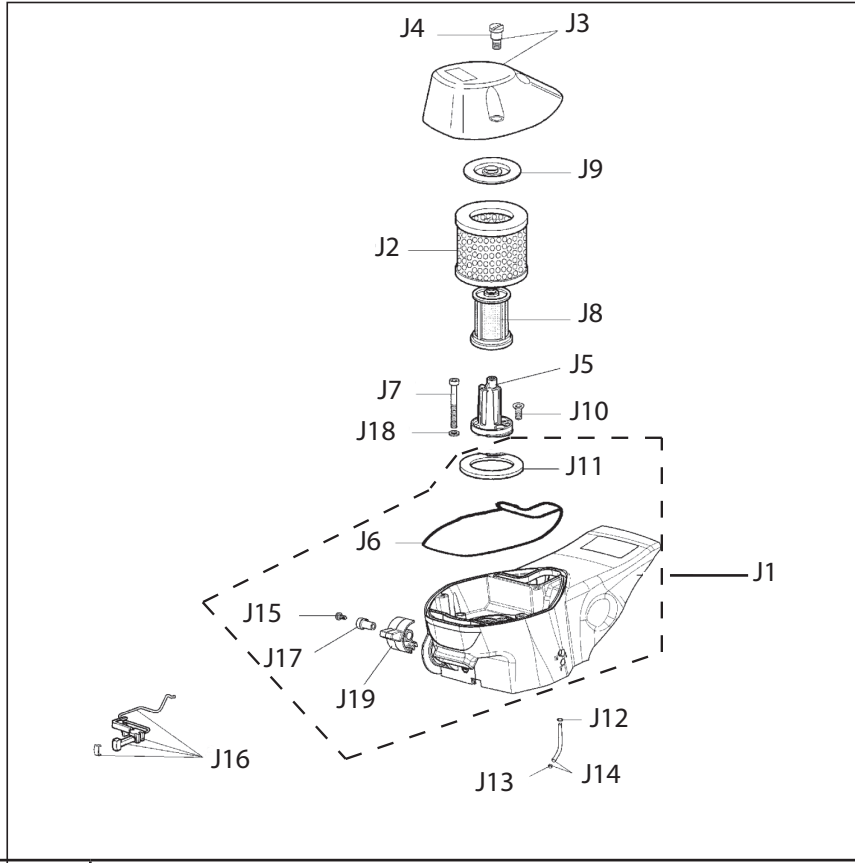

Key #	Part No.	Description	MSRP
J1	576438	Cylinder Cover for 680ES (incl J6, J11, J15, J17, J19)	$59.35
J2	71752	Air Filter Canister, Polyester	$27.05
J3	530473	Air Filter Cover	$26.85
J4	73992	Filter Cover Screw	$5.00
J5	73338	Air Filter Mount	$41.95
J6	71756	Filter Cover Gasket	$14.40
J7	71771	Screw, Cylinder Cover, Long, Socket Head	$2.85
J8	73336	Internal Screen	$14.40
J9	71758	Air Filter Mount Screw	$17.25
J10	73337	Filter Support Screw	$1.80
J11	73335	Filter Canister Gasket	$10.50
J12	71472	O-Ring	$1.80
J13	71760	Tube Clamp	$1.80
J14	505382	Compensator Tube	$5.00
J15	576459	Screw, Torx T27	CALL
J16	577628	Throttle rod assembly for 680ES	$13.05
J17	576461	Support Bushing, Multifunction lever	$2.55
J18	73897	Washer	$1.80
J19	576460	Multifunction lever, 680ES	$2.55