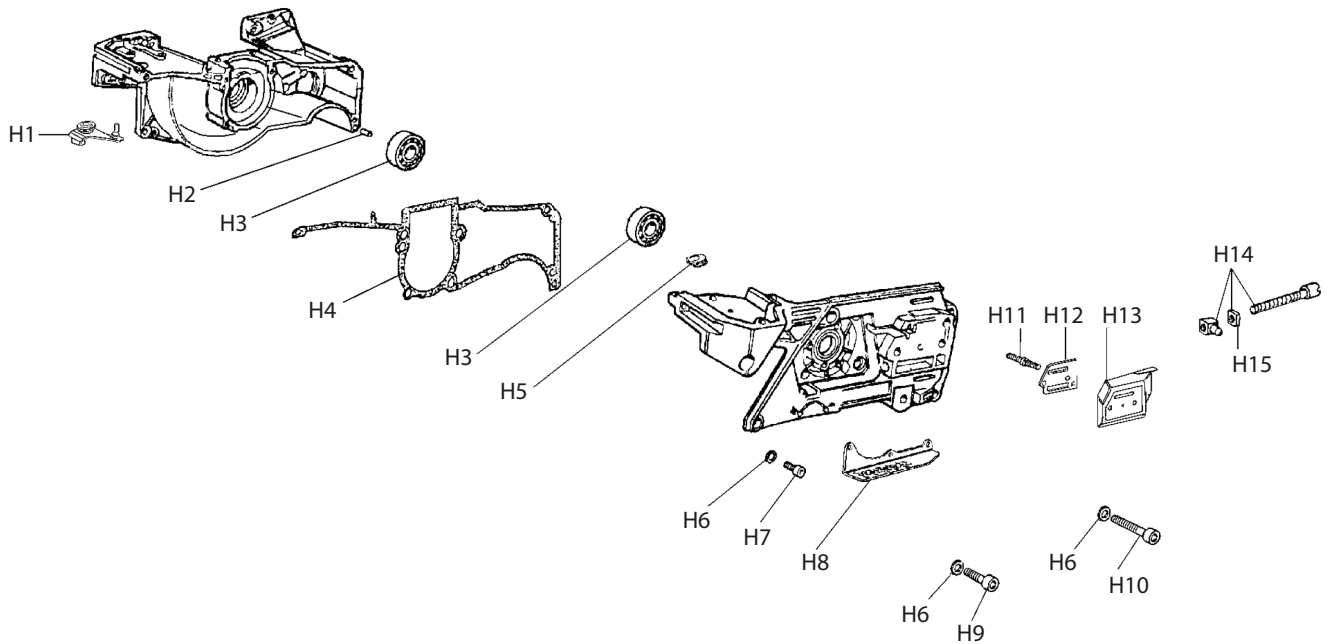

Key #	Part No.	Description	MSRP
H1	73390	Fuel Line Grommet, Crankcase	$2.85
H2	73281	Crankcase Dowel Pin	$1.80
H3	545969	Crankshaft Bearing	$1.80
H4	545968	Crankcase Gasket	$19.95
H5	531107	Crankcase Grommet, Right Side	$16.40
H6	73897	Washer	$6.00
H7	73930	Crankcase Bolt, m5x22	$1.80
H8	528657	Chain Guard, 680	$2.85
H9	73397	Cover Guard Mounting Bolt	$21.00
H10	73379	Screw	$1.80
H11	73933	Bar Mounting Stud	$1.95
H12	71740	Bar Mount Pad Spacer	$7.30
H13	71738	Bar Mount Pad Cover Plate	$51.40
H14	73935	Premium Tensioner Kit	$22.75
H15	73936	Tensioner Screw Retainer	$12.30