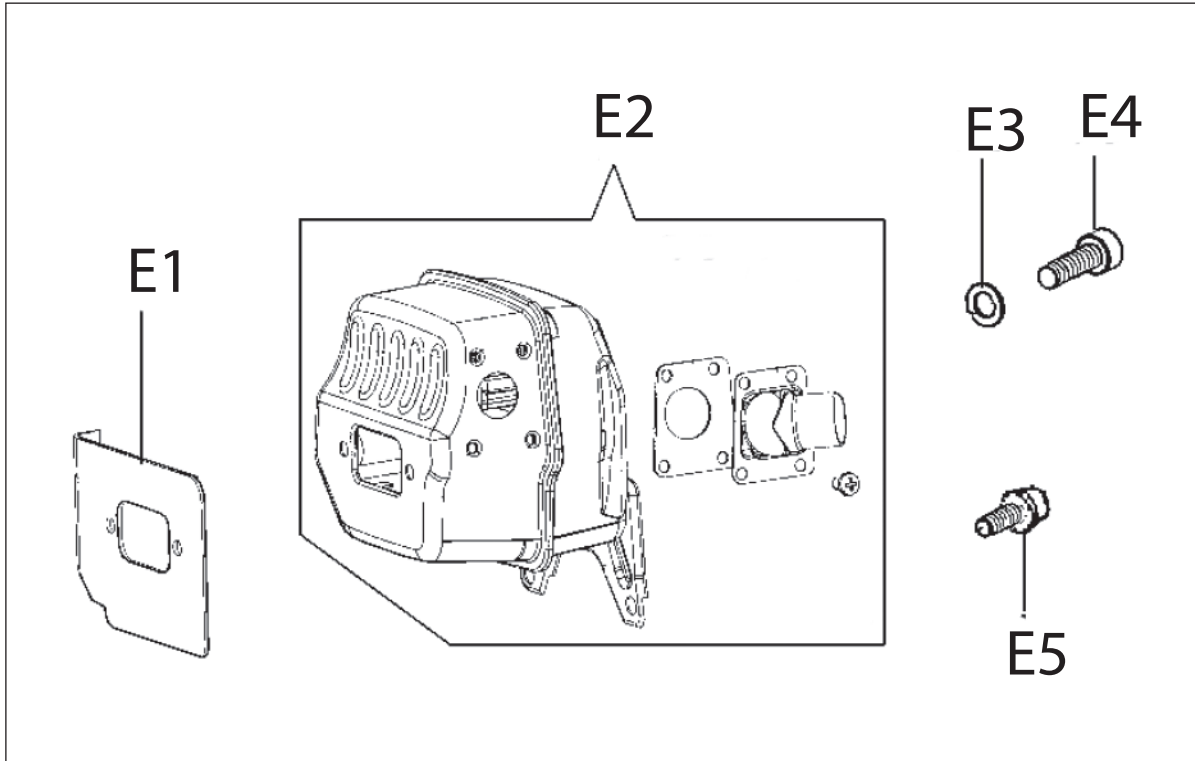

Key #	Part No.	Description	MSRP
E1	545875	Cylinder to Muffler Gasket	$6.25
E2	545872	Muffler Assembly	$149.00
E3	73327	Washer, serrated	$1.80
E4	73883	Muffler Mounting Screw	$1.80
E5	73866	Screw, starter cover, lower muffler	$1.80