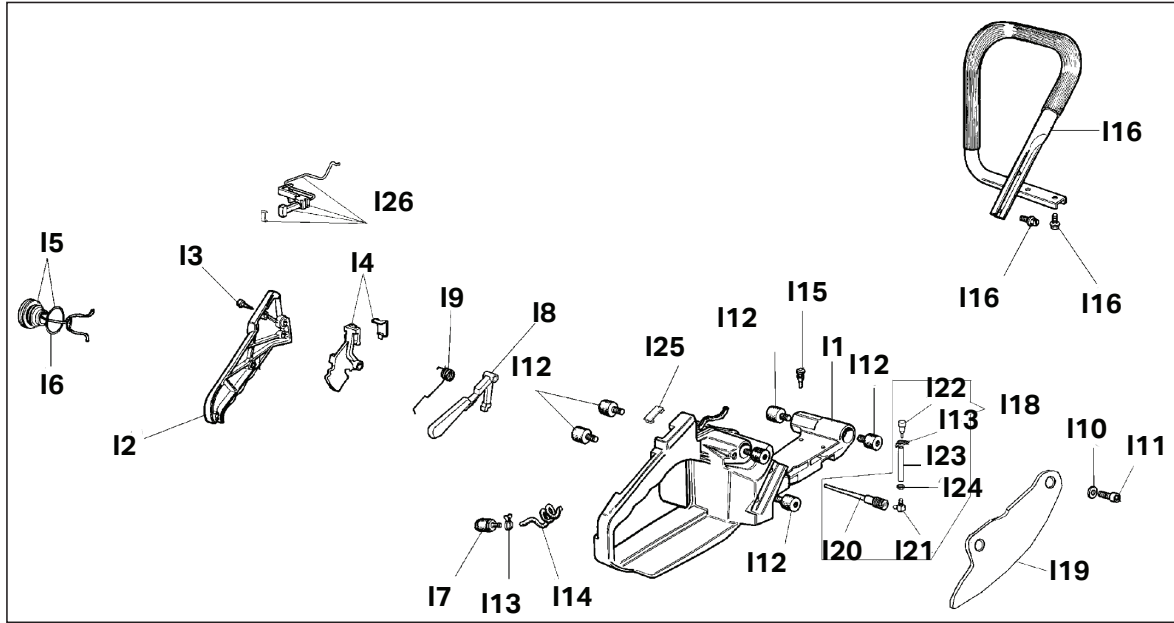

Key #	Part No.	Description	MSRP
I1	528655	Fuel Tank, 680	$151.00
I2	531105	Rear Handle Half, Black	$12.85
I3	73976	Rear Handle Screw	$2.85
I4	530479	Throttle Lever Assembly	$12.90
I5	530471	Fuel Cap , 680	$12.90
I6	73448	Fuel Cap O-Ring	$22.10
I7	73459	Fuel Filter	$10.50
I8	532028	Trigger Lockout Lever	$6.00
I9	73988	Trigger Lockout Lever Spring	$7.30
I10	73897	Washer	$1.80
I11	73982	Screw	$1.80
I12	73980	Shock Absorber	$15.50
I13	71588	Clip, Fuel Filter	$2.85
I14	73375	Fuel Line	$28.25
I15	73270	Bumper, Shock Absorber, Fuel Tank Top	$3.95
I16	73983	Front Handle Bolt	$1.80
I17	545971	Front Handle	$115.00
I18	71748	Fuel Breather Complete	$22.75
I19	71766	Water Deflector, Bottom	$15.50
I20	71751	Breather Tube Body	$12.30
I21	71759	Breather Tube Elbow	$6.25
I22	71761	Fuel Breather, Remote	$12.30
I23	71777	Breather Tube Extension	$6.25
I24	71760	Tube Clamp	$1.80
I25	581117	Plug, Fuel Tank and Handle Assembly for 680ES	$7.30
I26	577628	Throttle Rod Assembly, 680ES Fuel Tank	$13.05