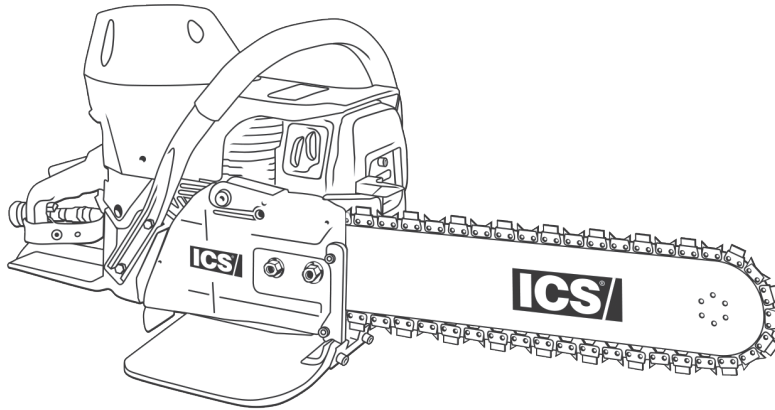

**Diamond Tools and Equipment
for Construction and Infrastructure**

Replacement Parts & Accessories Price List

680ES Gas Concrete Saw

Effective January 1, 2022

TABLE OF CONTENTS

680ES Gas Concrete Saw

ITEM DESCRIPTION	KEY	PAGE
680GC Gas Saw Service Items	n/a	1
Starter Assembly -	A	2
Flywheel & Starter Pawl Assembly	B	3
Ignition Assembly -	C	4
Cylinder & Intake Assembly	D	5
Muffler Assembly	E	6
Crankshaft Assembly	F	7
Clutch Assembly	G	8
Crankcase Assembly	H	9
Fuel Tank & Handle Assembly	I	10
Air Intake Assembly	J	11
WallWalker® & Water Delivery System	K	12
Side Cover Assembly	L	13
Carburetor Repair Kit	M	14