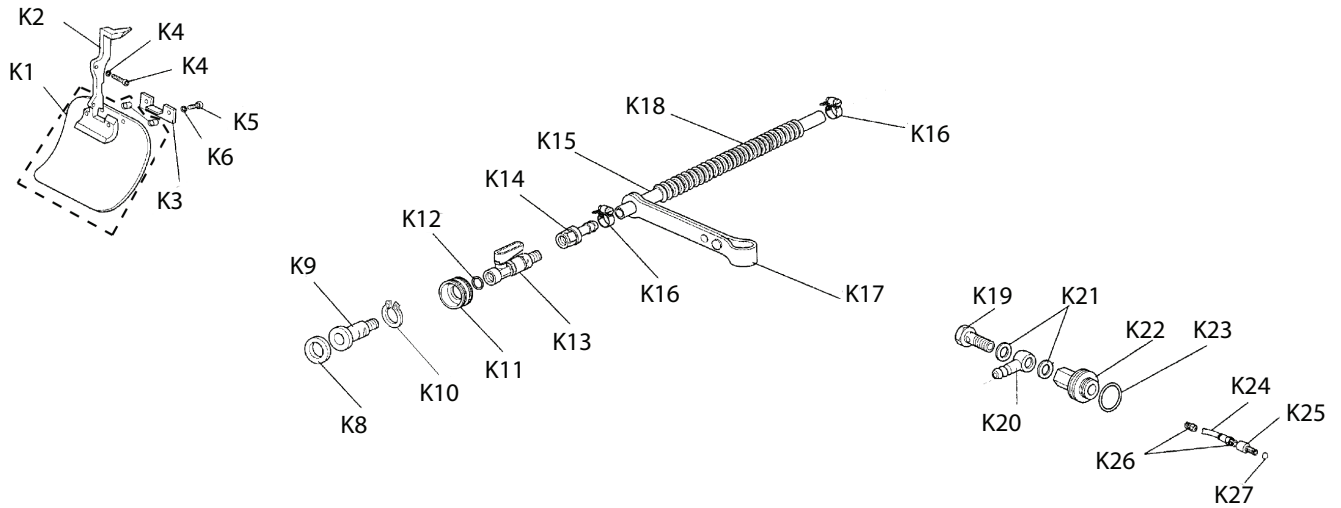

Key #	Part No.	Description	MSRP
K1	576680	Mud Flap Replacement Kit, 680	$59.20
K2	71532	WallWalker® Lever Arm	$129.00
K3	71531	Guard Flap Clamp	$7.30
K4	505469	Screw & Washer	$2.55
K5	71479	WallWalker® Flap Screw	$1.80
K6	73951	Washer	$1.80
K8	71469	Water Hose Gasket	$7.30
K9	545975	Fitting	$7.30
K10	545976	Clip	$3.70
K11	71457	Ring Nut	$15.50
K12	71468	Water Hose O-Ring	$1.80
K13	71458	Water Shut-Off Valve	$22.10
K14	71454	Barb Fitting, 1/4 male thread	$6.25
K15	71455	Tube	$3.95
K16	71465	Hose Clamp	$5.00
K17	71461	Hose Hanger	$3.95
K18	71464	Water Hose Cover	$5.00
K19	71463	Water Hose Screw	$8.35
K20	71453	Fitting	$7.30
K21	71456	Copper Washer	$2.85
K22	73923	Water Tank Cap	CALL
K23	73448	Fuel Cap O-Ring	$22.10
K24	71459	Tube	$8.35
K25	71470	Fitting	$7.30
K26	71471	Fitting	$14.40
K27	71472	O-Ring	$1.80